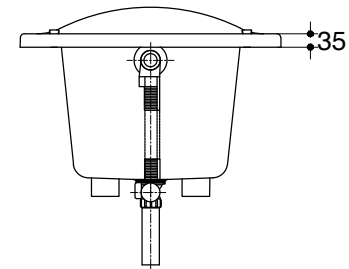

Dimensions are approximate.

Unit: mm

SKU	K-14887X-GR-WK
Name	NIGHTINGALE
Description	PLAIN BATH WITH GRIP

KARAT