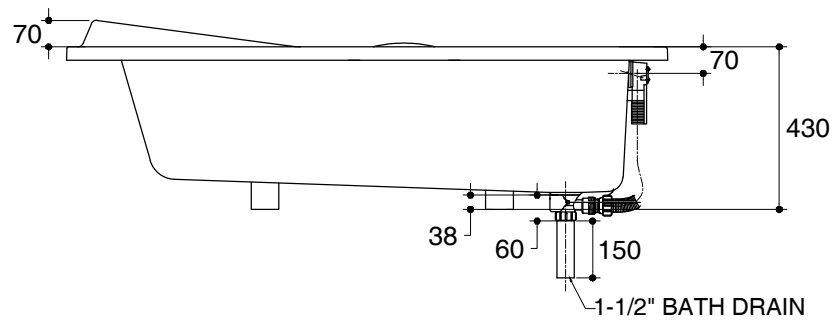

Dimensions are approximate.

Unit: mm

SKU	K-14887X-GR-WK
Name	NIGHTINGALE
Description	PLAIN BATH WITH GRIP

KARAT