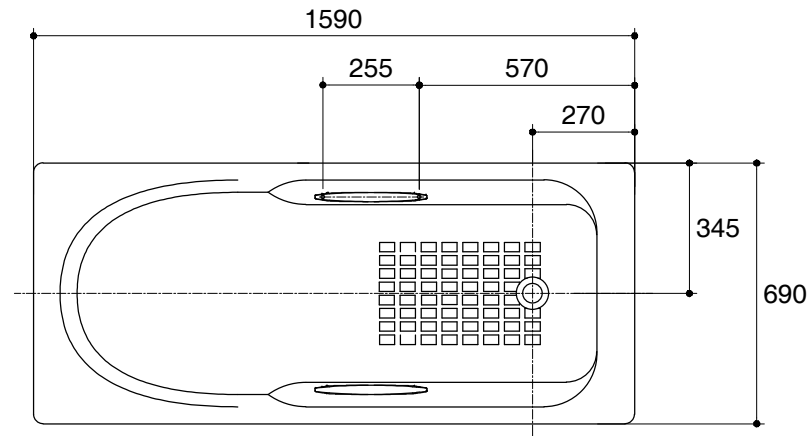

Dimensions are approximate.

Unit: mm

SKU	K-14887X-GR-WK
Name	NIGHTINGALE
Description	PLAIN BATH WITH GRIP

KARAT